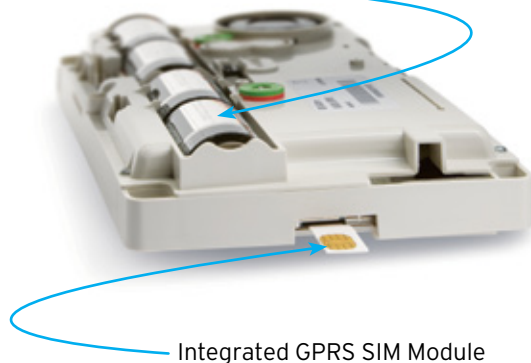

## TOTALLY Wireless GPRS Cellular Network Video Security System

Self Powered

Integrated GPRS SIM Module

- > Operates for months on a set of batteries
- > Up to 24 cameras
- > 24 x 7 monitoring
- > All Weather
- > From -20°/+60°C (-10°/+140°F)
- > IP65 Rated

- > On detection, the wide-angle camera records a 10 second video.
- > The video is sent to the monitoring station.
- > The monitoring agents can watch the video of the intrusion in real time, eliminating uncertainty!
- > In cases of intrusion or real danger, the monitoring station calls the police.